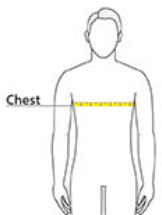

SPEC SHEET + MEASUREMENTS

New Era® Tri-Blend Fleece Pullover Hoodie. NEA510

PRODUCT MEASUREMENTS

| | XS | S | M | L | XL | 2XL | 3XL | 4XL |
|---------------------|--------|--------|--------|--------|--------|--------|--------|--------|
| Body Length at Back | 27 | 28 | 29 | 30 | 31 | 32 | 32 3/4 | 33 1/2 |
| Chest | 18 1/4 | 19 3/4 | 21 1/4 | 22 3/4 | 24 3/4 | 26 3/4 | 29 1/4 | 32 1/4 |
| Sleeve Length | 34 1/4 | 35 | 35 3/4 | 36 1/2 | 37 1/4 | 38 | 38 3/4 | 39 1/2 |

Body Length at Back: Measured from high point shoulder to finished hem at back.

Chest: Measured across the chest one inch below armhole when laid flat.

Sleeve Length: Start at center of neck and measure down shoulder, down sleeve to hem.

SIZE CHARTS

| | XS | S | M | L | XL | 2XL | 3XL | 4XL |
|-------|-------|-------|-------|-------|-------|-------|-------|-------|
| Chest | 32-34 | 35-37 | 38-40 | 41-43 | 44-47 | 48-51 | 52-56 | 57-61 |

HOW TO MEASURE

CHEST

Measure under the arm and around the fullest part of the chest with arms down, keeping tape horizontal.

SPEC SHEET + MEASUREMENTS

New Era® Tri-Blend Fleece Pullover Hoodie. NEA510

COLORS