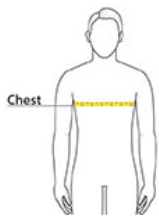

Sketches

front

back

SPEC SHEET + MEASUREMENTS

PORT&CO.

Port & Co™ Essential Pocket Tee. PC61P

PRODUCT MEASUREMENTS

	S	M	L	XL	2XL	3XL	4XL
Chest	18	20	22	24	26	28	30
Sleeve Length from Center Back	16 3/4	17 3/4	18 3/4	19 3/4	20 3/4	21 3/4	22 3/4
Pocket Height	5	5	5	5	5	5	5
Pocket Width	5	5	5	5	5	5	5
Body Length at Back	28	29	30	31	32	33	34

Chest: Measured across the chest one inch below armhole when laid flat.

Sleeve Length from Center Back: Measure from Center Back neck to shoulder point to sleeve hem.

Pocket Height: Measure from top to bottom at center.

Pocket Width: Measure from side to side at top edge.

Body Length at Back: Measured from high point shoulder to finished hem at back.

SPEC SHEET + MEASUREMENTS

PORT&CO.

Port & Co™ Essential Pocket Tee. PC61P

SIZE CHARTS

	S	M	L	XL	2XL	3XL	4XL
Chest	35-37	38-40	41-43	44-46	47-49	50-53	54-57

HOW TO MEASURE

CHEST

Measure under the arm and around the fullest part of the chest with arms down, keeping tape horizontal.