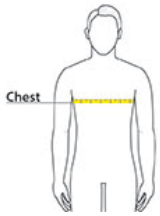

Sketches

front

back

SPEC SHEET + MEASUREMENTS

PORT&CO.

Port & Co™ Easy Fleece Pullover Hooded Sweatshirt.
PC68H

PRODUCT MEASUREMENTS

	S	M	L	XL	2XL	3XL	4XL
Body Length at Back	27	28	29	30	31	32	33
Chest	20	22	24	26	28	30	32
Sleeve Length from Center Back	34 1/4	35 1/4	36 1/4	37 1/4	37 3/4	38 1/4	38 3/4

Body Length at Back: Measured from high point shoulder to finished hem at back.

Chest: Measured across the chest one inch below armhole when laid flat.

Sleeve Length from Center Back: Measure from Center Back neck to shoulder point to sleeve hem.

SIZE CHARTS

	S	M	L	XL	2XL	3XL	4XL
Chest	35-37	38-40	41-43	44-46	47-49	50-53	54-57

SPEC SHEET + MEASUREMENTS

PORT&CO.

Port & Co™ Easy Fleece Pullover Hooded Sweatshirt.

PC68H

HOW TO MEASURE

CHEST

Measure under the arm and around the fullest part of the chest with arms down, keeping tape horizontal.

COLORS

Aquatic Blue
PMS 2389C

Ash

Athletic
Heather
PMS COOL
GRAY 7 C

Bright Aqua
PMS 321C

Charcoal
PMS 4294C